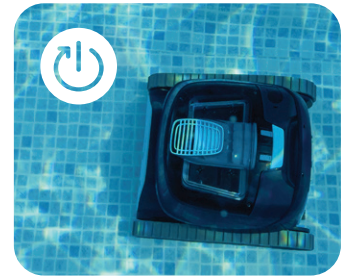

LIBERTY™ 200

Cordless Pool Cleaning
THE DOLPHIN WAY!

CLIMATECARE
CERTIFIED

The New Generation of Cordless Pool Cleaning

The same unmatched Dolphin performance - now cordless!

Meet the Dolphin **LIBERTY 200**, featuring a new cordless design that offers unmatched agility and convenient inductive charging. The 'Magnetic-Connect' feature allows easy, click-in-place, walk-away charging, while the 'Eco Mode' keeps your pool clean all week with short, efficient cleaning cycles. With powerful scrubbing action and a superior filtration system, you can enjoy the same reliability and cleaning efficiency you expect from a Dolphin - now cordless!

The Dolphin LIBERTY Difference

Inductive Charging

Magnetic Connect for super easy snap-in-place charging

Active Scrubbing

Delivering an unmatched powerful cleaning performance

Wall Climbing

Provides floor and wall coverage, making your whole pool exceptionally clean

Eco Mode

Keeps your pool clean with 3x40 minute cycles a week (floor only)

LIBERTY 200 Specifications

Ideal Pool Size	Up to 10 metres
Cleaning Coverage	Floor, walls and waterline
Brushing	Powerful active brushing with intense scrubbing for superior cleaning results
Cleaning Cycle Time	Up to 2.5 hours
Filtration	Easy-clean filtration basket with integrated ultra-fine and fine debris filters
Battery	Lithium-ion 5,000mAh
Robot Weight	8.1 kg
Warranty	2 years
Advanced Features	Eco Mode: Keeps your pool clean with 3x40-minute cycles per week (floor only) Sun-Ledge Cleaning: Cleans sun tanning ledges as shallow as 30 cm.
Accessories	Inductive Charger Pick-Up Hook