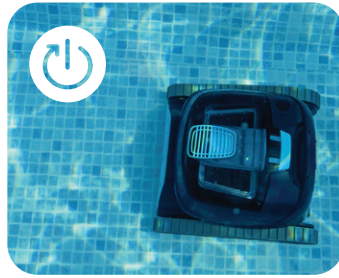

For effortless removal from the pool, use the Click-Up™ or let the Dolphin automatically climb up to the waterline at the end of the cleaning cycle. The Dolphin **LIBERTY 400** also comes with the MyDolphin™ Plus app for easy control and cleaning program setup. With powerful scrubbing action and a superior filtration system, you'll enjoy the same reliable performance you expect from a Dolphin - now cordless!

The Dolphin LIBERTY Difference

Inductive Charging

Magnetic Connect for super easy click-in-place and walk-away charging

Eco Mode

Keeps your pool clean with 3x40 or 4x30 or 2x60 minute cycles a week

Click-Up™