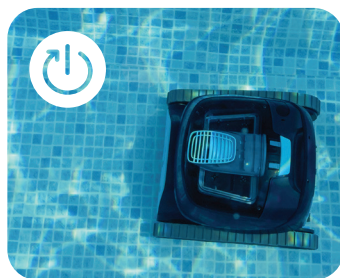

### The Same Unmatched Dolphin Performance - Now Cordless!

Discover the Dolphin LIBERTY 400 with its new cordless design for unmatched agility, and inductive charging. The LIBERTY 400 "Eco Mode" will keep your pool clean all week long with short and efficient cleaning cycles. While the "Cycle Selector" will let you choose between floor-only or floor and walls cleaning, you can use the Click-Up™ for super-easy removal from the pool.

The LIBERTY 400 also includes the MyDolphin™ Plus app for easy control and cleaning programs setup.

Using powerful, intensive scrubbing action and a superior filtration system, you can get the same reliability and service you get with other Dolphin products - now cordless!

#### Inductive Charging

Magnetic Connect for super easy snap-in-place and walk-away charging