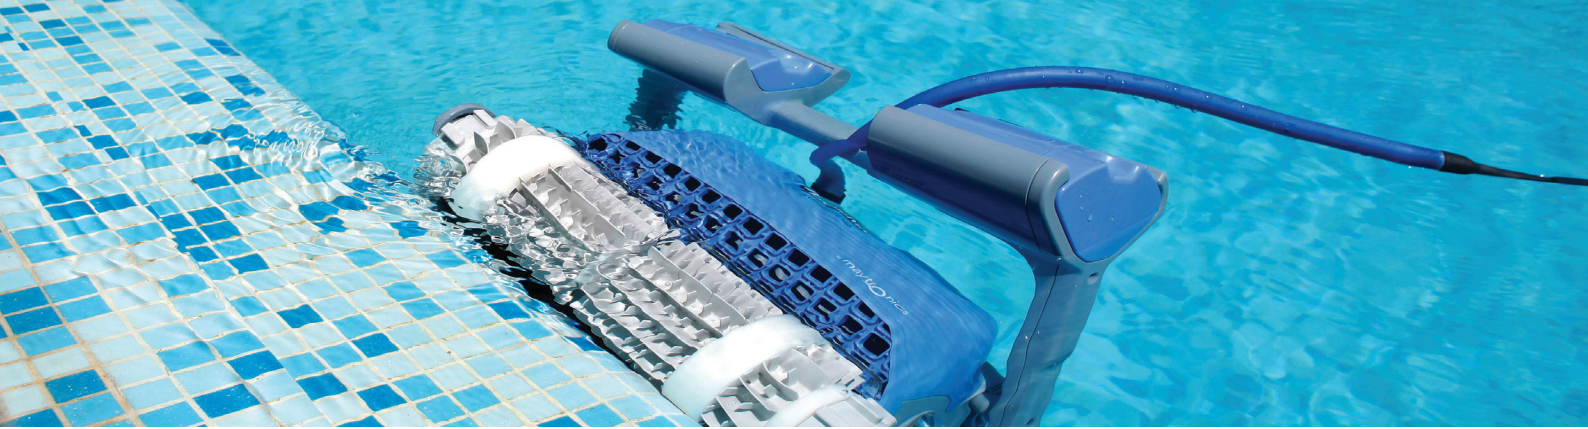

M Line

M400

Powerful Performance, Built to Last

Powerful performance

Total cleaning and optimised water filtration, with advanced CleverClean™ scanning for full cleaning coverage.

Ease of use

The easiest, most efficient and economical solution for keeping your pool clean.

Peace of mind

Relax and enjoy your pool, knowing that you're using the smartest and best-selling robotic pool cleaner.

Wi-Fi® connectivity

Control your Dolphin robotic pool cleaner via the MyDolphin™ plus app! Always connected, always in control.

Dolphin M400

Powerhouse Popular Choice

Brace yourself for a superior cleaning experience with this power house robotic pool cleaner complete with Wi-Fi® connectivity giving you full control via the MyDolphin™ Plus app. The **Dolphin M400** cleans the walls, floor and waterline with optimal pool coverage, regardless of the pool shape, slope or obstacles. Enjoy peace of mind with a 3-year warranty.

Triple active scrubber for effective cleaning

Set & forget, using the MyDolphin™ Plus app

CleverClean™ scanner for max. cleaning coverage

Dynamic dual-drive motor

Weekly timer

Caddy for easy storage and handling