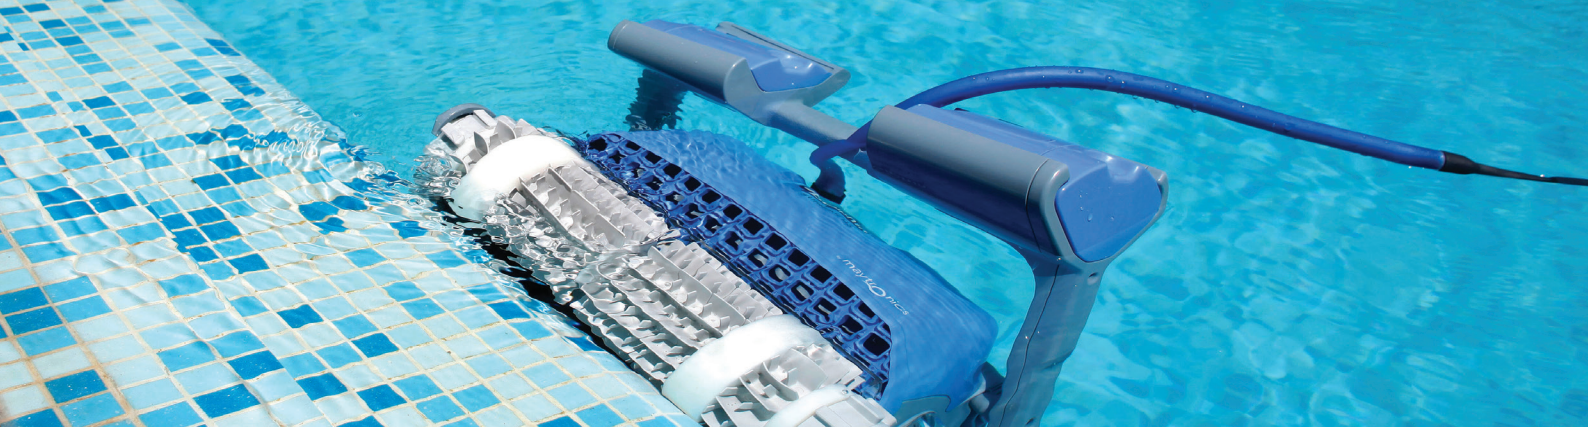

M Line

M500

Powerful Performance, Built to Last

Powerful performance

Total cleaning and optimised water filtration, with advanced CleverClean™ scanning for full cleaning coverage.

Ease of use

The easiest, most efficient and economical solution for keeping your pool clean.

Peace of mind

Relax and enjoy your pool, knowing that you're using the smartest and best-selling robotic pool cleaner.

Wi-Fi® connectivity

Control your Dolphin robotic pool cleaner via the MyDolphin™ Plus app! Always connected, always in control.

Dolphin M500

Power and Performance

The powerful and efficient **Dolphin M500** robotic pool cleaner allows you to sit back, relax and enjoy your pool with Wi-Fi® connectivity for full robot control via the MyDolphin™ Plus app! Choose modes, get notifications, set a timer or select a cycle to make your pool perfect.

Triple active scrubber for effective cleaning

Control your robot from anywhere

CleverClean™ scanner for max. cleaning coverage

Weekly timer

Cleaning cycle selector

Caddy for storage and handling

*Brush types: Combined Brush (CB) – Ideal for rough coarse pool surfaces like pebble, concrete, rough render or marbelite. Wonder Brush (WB) – Ideal for smooth pool surfaces like tiled, fibreglass, smooth render or vinyl lined pools.